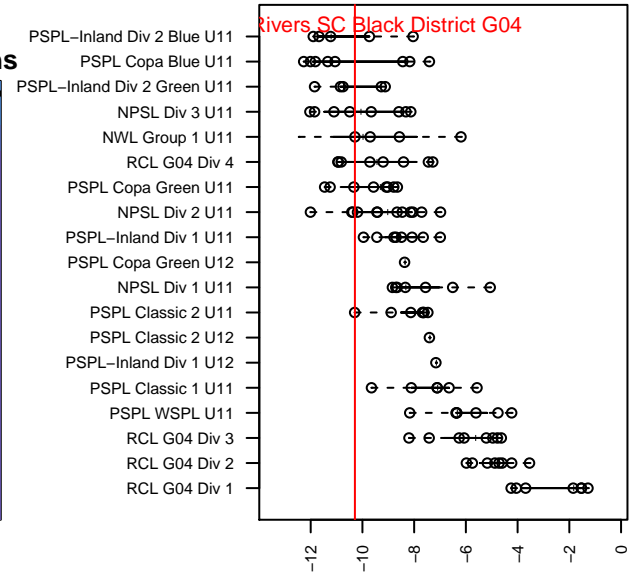

### Three Rivers SC Black District G04

Three Rivers SC  
 Pasco, WA  
 G04 total strength=93  
 attack=0.09 defense=0.08  
 fall league = NWL Group 1 U11  
 spr league = Spr PSPL–Inland Div 2 Green U11

alt names used:  
 3 RIVERS DISTRICT BLACK  
 THREE RIVERSDISTRICT–BLACK  
 Three Rivers Soccer Club District G04A  
 Three Rivers Soccer Club District G04B

Venues played:  
 2015 NWL Group 1 U11  
 2015 Blue Mtn Exchange GU11  
 2015 Spr PSPL–Inland Div 2 Green U11

**Three Rivers SC Black District G04**  
 Dots are actual minus expected GF (blue circles) and GA (red triangles).  
 Blue line is smoothed change in attack strength. Red is smoothed change in defense strength.

**attack and defense variance (black dot)  
relative to other teams  
and top 10 in region**

**attack and defense rating  
relative to others at age  
and all opponents in last 13 months**

**Performance relative to 13 month average**